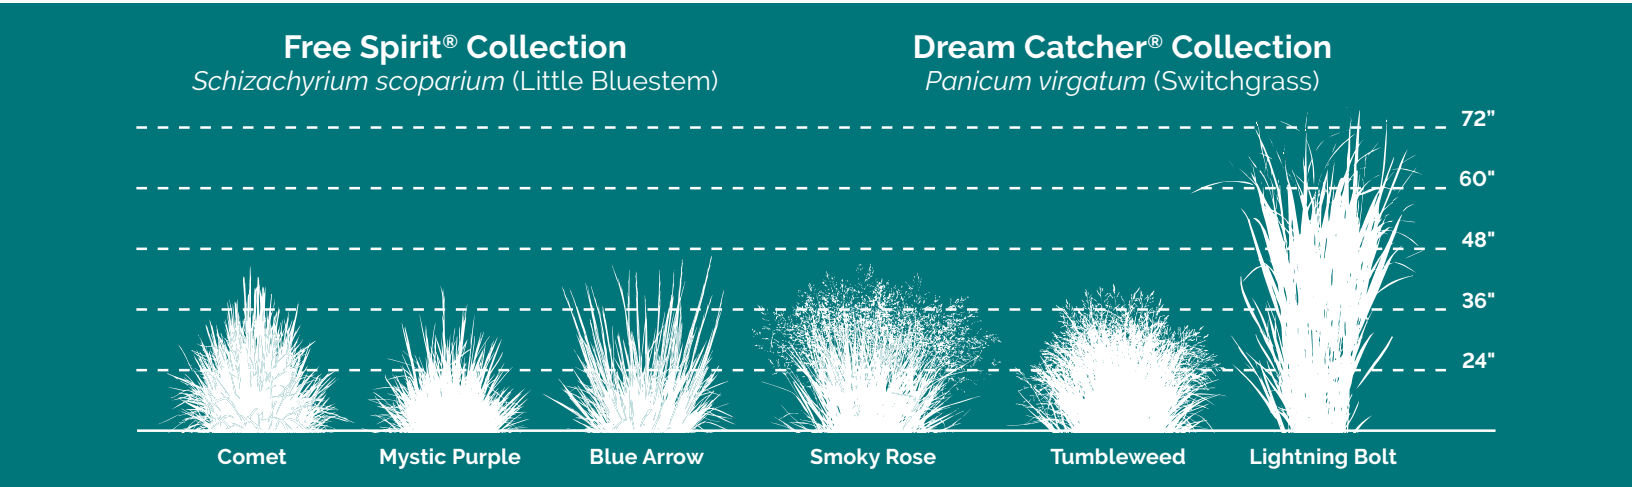

Free Spirit Comet® *Schizachyrium*

Free Spirit Mystic Purple™ *Schizachyrium*

Free Spirit Blue Arrow® *Schizachyrium*

Comet has an upright habit with sky-blue foliage in Spring and Summer before changing – from the base – to hues of ruby red, purple and green during bloom season.

Height: 36 to 42 in. (91 to 107 cm)
Spread: 18 to 24 in. (46 to 61 cm)
USDA Hardiness Zone: 4a to 8a

Mystic Purple transforms into beautiful tones of purple and red with silver plumes. Foliage reaches 30 to 36 in. (76 to 91 cm) tall when in bloom.

Height: 24 to 30 in. (61 to 76 cm)
Spread: 18 to 24 in. (46 to 61 cm)
USDA Hardiness Zone: 4a to 8a

Blue Arrow's foliage is the shape of a broad arrow in a crisp, steel blue color from Spring until Fall. Plants bloom August through October, with delicate spikes that wave in the wind.

Height: 36 to 42 in. (91 to 107 cm)
Spread: 18 to 24 in. (46 to 61 cm)
USDA Hardiness Zone: 4a to 8a

Dream Catcher Smoky Rose® *Panicum*

Dream Catcher Tumbleweed® *Panicum*

Dream Catcher Lightning Bolt® *Panicum*

Smoky Rose has a compact habit that looks wonderful mass-planted, as an accent and as companion plants.

Height: 36 to 42 in. (91 to 107 cm)
Spread: 30 to 42 in. (76 to 107 cm)
USDA Hardiness Zone: 4a to 8a

Tumbleweed's round, compact habit resembles a beach ball when in flower.

Height: 36 to 38 in. (91 to 97 cm)
Spread: 36 to 48 in. (91 to 122 cm)
USDA Hardiness Zone: 4a to 8a

Lightning Bolt displays silvery plumes from mid-Summer until Fall, staying upright through rain and wind.

Height: 66 to 78 in. (168 to 198 cm)
Spread: 36 to 48 in. (91 to 122 cm)
USDA Hardiness Zone: 4a to 8a